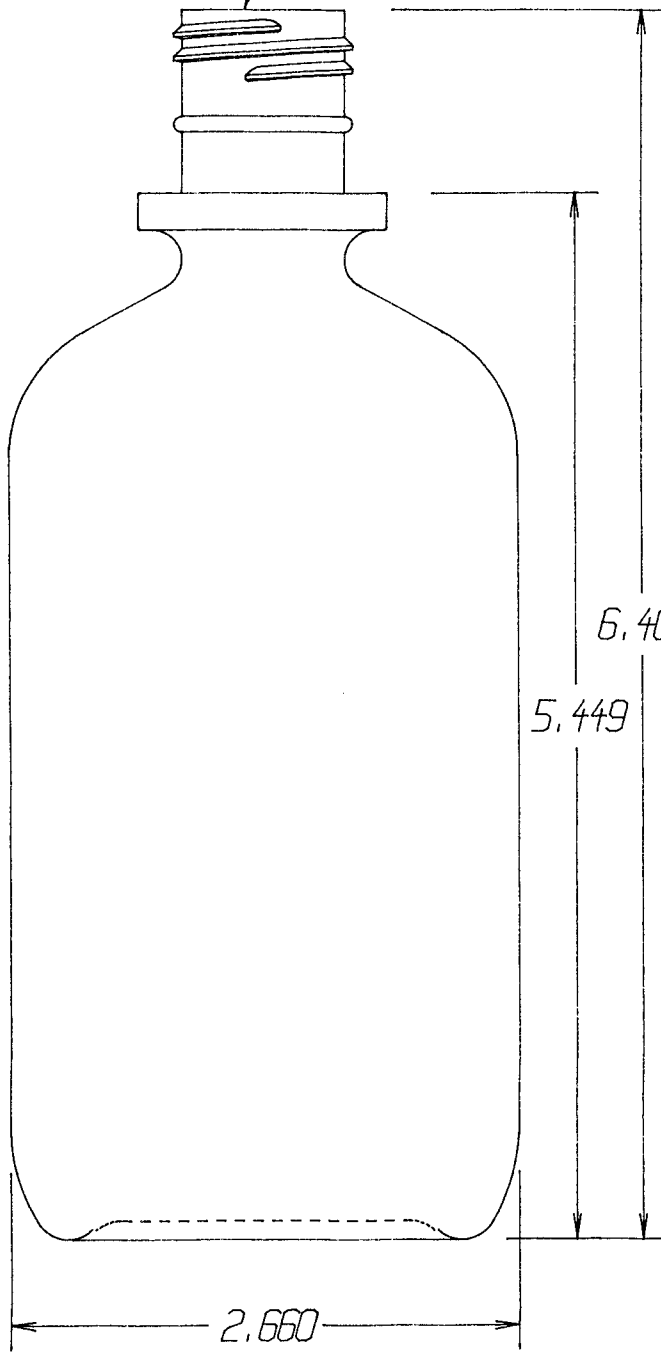

24/415 Neck Finish

Top View
out of position

	R. N. FINK MFG. CO. WILLIAMSTON, MI 48895
Date: Dec 29, 95	Scale 1 = 1
Weight: 30 Grams	Drawn by: S.P.
Part Name:	12 oz Tincture Round